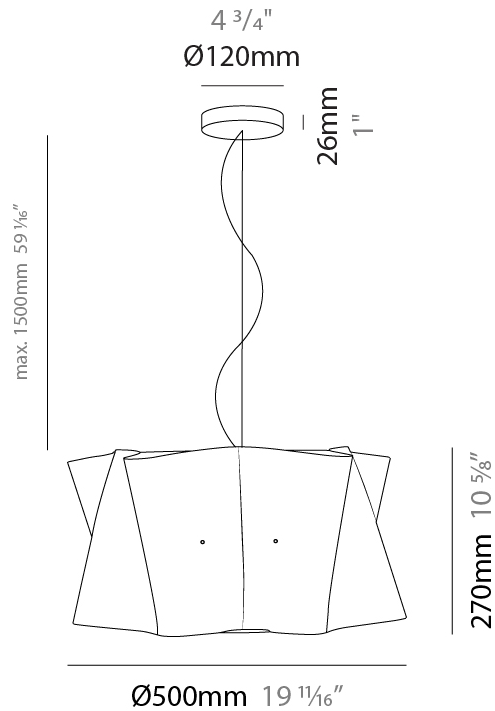

PROJECT	
TYPE	
SPECIFIER	
QUANTITY	
DATE	

FOLIO SUSPENSION

D61017-

base number   Finish
Options

1. To build a product code in our configurator select the specify button on the base model # product page
2. To build a manual product code on this datasheet choose from the options listed below in blue font and add the suffix to the base model #

GENERAL

Series: Folio
Partner: Linea Zero
Division: Design
Installation: Suspension
Product Type: Pendant
Mounting Location: Ceiling
Light Distribution: Direct / Indirect

PHYSICAL

Shape: Cylinder
Diameter (mm): 500
Diameter (in): 19 ¹¹/₁₆
Height (mm): 270
Height (in): 10 ⁵/₈
Max. Overall Height (mm): 1770
Max. Overall Height (in): 69 ¹¹/₁₆
Diffuser: Polilux™ Shade - See Finish Options
Fixture Finish: WHI / BLK / SIL / NGD / COP / PKM
Fixture Material: Polilux™/ Metal holder
Primary Material: Non-Static Polilux

ELECTRICAL

Number of Lamps: 1
Lamp Type: LED Retrofit
Bulb Included: Bulb Not Included
Max. Wattage Per Lamp (W): 7
Lamp Base: E26
Input Voltage (V): 120
Lamp Voltage (V): 120
Upon Request: 277Vac / GU24

LED

OPTICAL

RATINGS AND CERTIFICATIONS

Certified By: Certified for North American Standards
IP rating: IP20