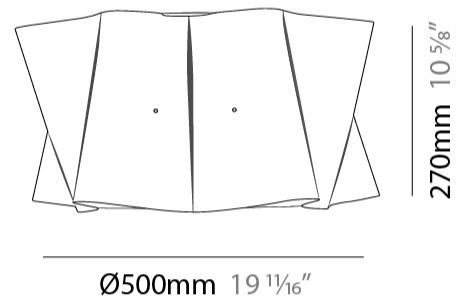

PROJECT
TYPE
SPECIFIER
QUANTITY
DATE

FOLIO SURFACE

D62014-

base number   Finish
Options

1. To build a product code in our configurator select the specify button on the base model # product page
2. To build a manual product code on this datasheet choose from the options listed below in blue font and add the suffix to the base model #

GENERAL

Series: Folio
Partner: Linea Zero
Division: Design
Installation: Surface
Product Type: Ceiling Surface
Mounting Location: Ceiling
Light Distribution: Downlight

PHYSICAL

Shape: Cylinder
Diameter (mm): 500
Diameter (in): 19 11/16
Height (mm): 270
Height (in): 10 5/8
Diffuser: Polilux™ Shade - See Finish Options
Fixture Finish: WHI / PNK / ORG / VIO / SIL / NGD / COP / PKM
Fixture Material: Polilux™/ Metal holder
Primary Material: Non-Static Polilux

ELECTRICAL

Number of Lamps: 1
Lamp Type: LED Retrofit
Bulb Included: Bulb Not Included
Max. Wattage Per Lamp (W): 7
Lamp Base: E26
Input Voltage (V): 120
Upon Request: 277Vac / GU24

LED

OPTICAL

RATINGS AND CERTIFICATIONS

Certified By: Certified for North American Standards
IP rating: IP20