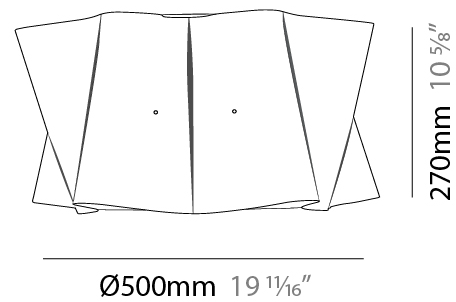

PROJECT	
TYPE	
SPECIFIER	
QUANTITY	
DATE	

FOLIO SURFACE

D62014- : D62014-WHI

base number

1. To build a product code in our configurator select the specify button on the base model # product page
2. To build a manual product code on this datasheet choose from the options listed below in blue font and add the suffix to the base model #

GENERAL

Series: Folio
Partner: Linea Zero
Division: Design
Installation: Surface
Product Type: Ceiling Surface
Mounting Location: Ceiling

PHYSICAL

Shape: Cylinder
Diameter (mm): 500
Diameter (in): 19 ¹¹/₁₆
Height (mm): 270
Height (in): 10 ⁵/₈
Weight (kg): 1.8
Weight (lbs): 3.999
Diffuser: White Polilux™ Shade
Fixture Material: Polilux™/ Metal holder
Primary Material: Non-Static Polilux

ELECTRICAL

Number of Lamps: 1
Lamp Type: LED Retrofit
Bulb Included: Bulb Not Included
Total Output Wattage (W): 7
Max. Wattage Per Lamp (W): 7
Lamp Base: E26
Input Voltage (V): 120

LED

OPTICAL

RATINGS AND CERTIFICATIONS

Certified By: CSA Certified to UL and CSA Standards
IP rating: IP20